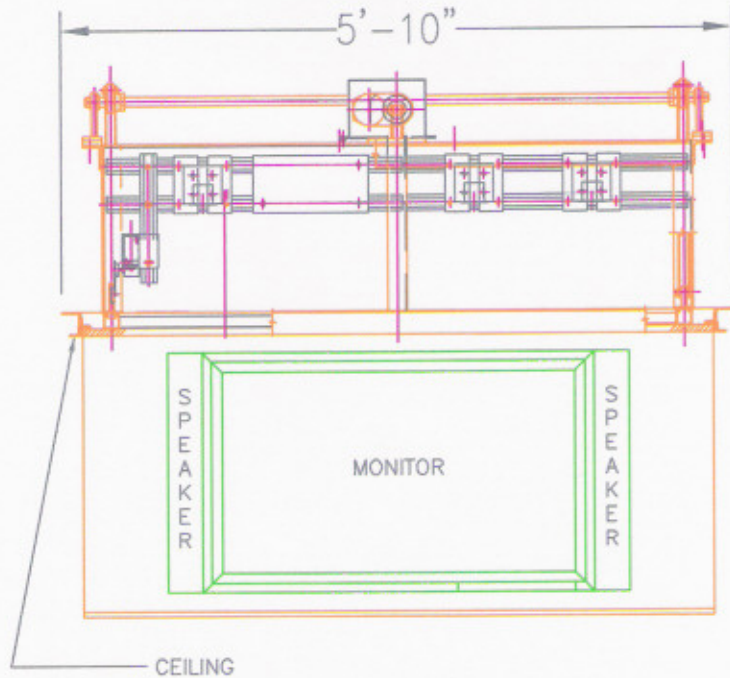

CONCEALED LIGHTING TV MONITOR ENCLOSURE SERIES - 698W

SIDE VIEW SHOWING
SCREEN IN PLAY POSITION

SIDE VIEW SHOWING
SCREEN IN STORED POSITION

Engineered
technologies
for the world
of entertainment.

Peter Albrecht Company, Inc.
6250 Industrial Court
Greendale, WI 53129-2432 USA