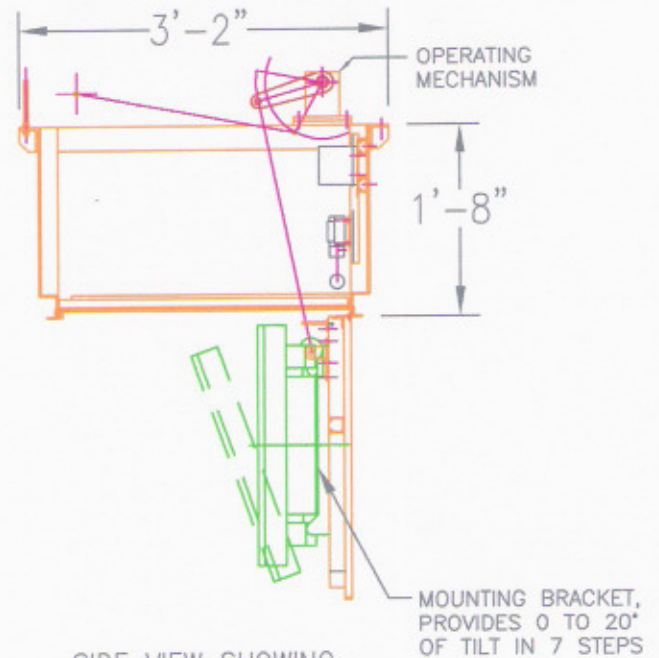

CONCEALED LIGHTING TV MONITOR ENCLOSURE SERIES - 698W

SIDE VIEW SHOWING
SCREEN IN PLAY POSITION