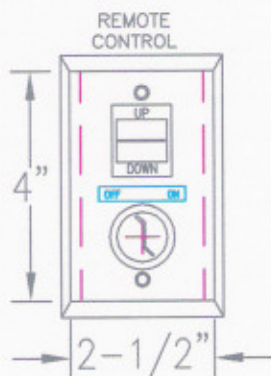

CONCEALED LIGHTING TV MONITOR ENCLOSURE SERIES - 698W

SIDE VIEW SHOWING
SCREEN IN PLAY POSITION

SIDE VIEW SHOWING
SCREEN IN STORED POSITION

Engineered
technologies
for the world
of entertainment.

Peter Albrecht Company, Inc.
6250 Industrial Court
Greendale, WI 53129-2432 USA