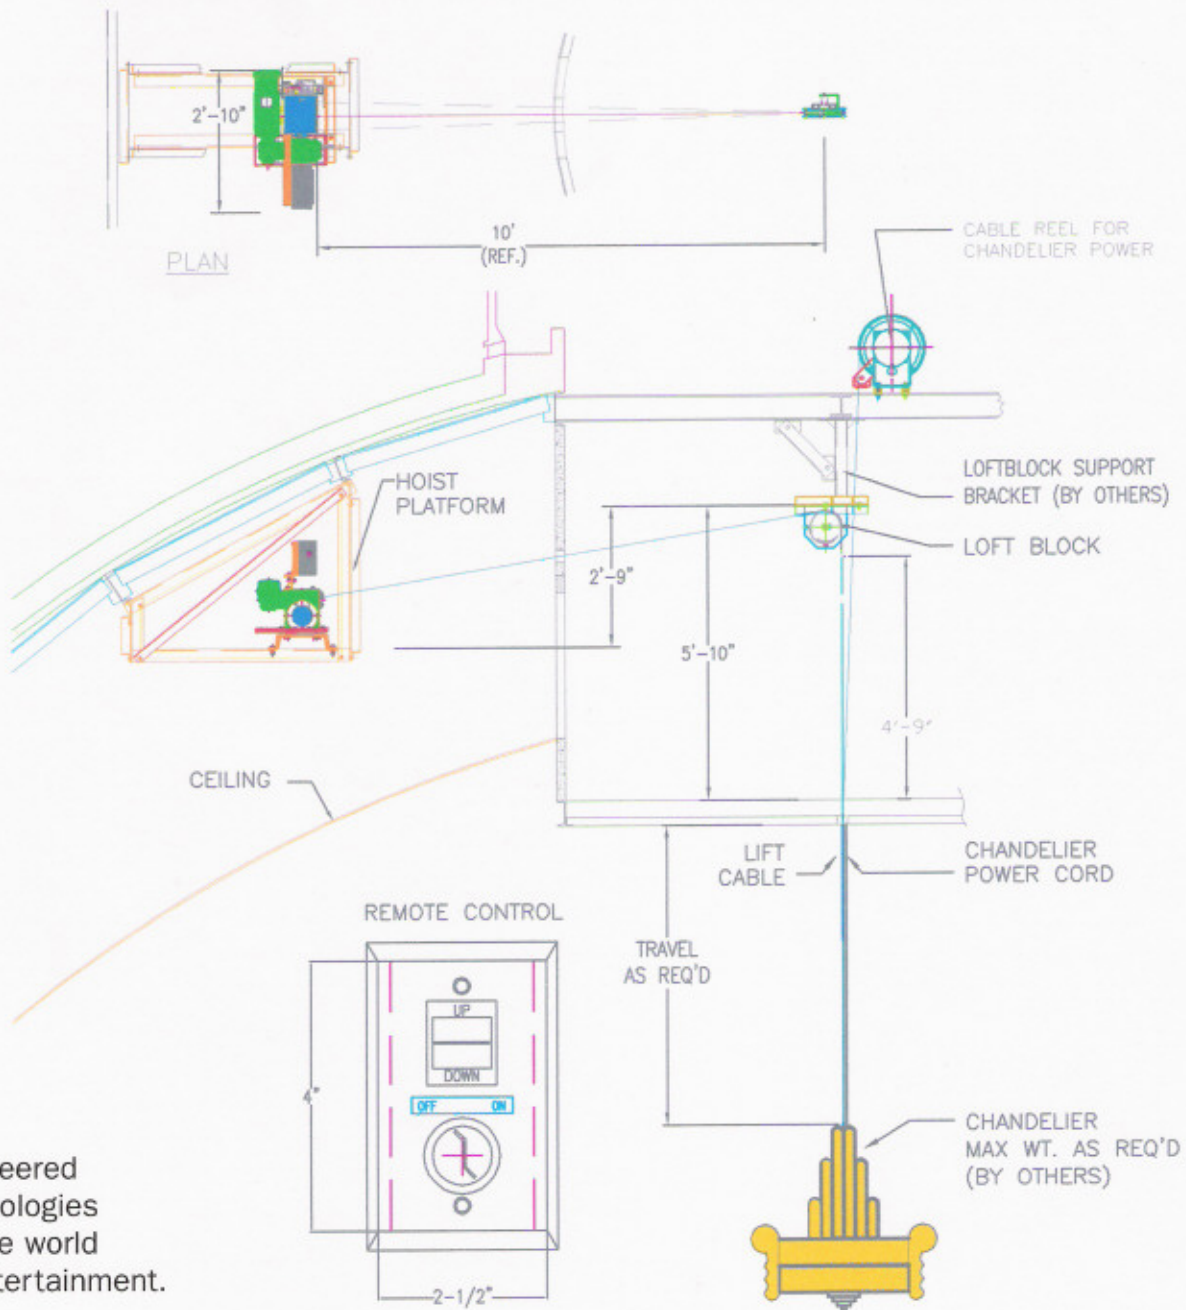

# CHANDELIER HOIST SYSTEM SERIES - 696W (CUSTOM)

Engineered technologies for the world of entertainment.

Peter Albrecht Company, Inc.  
6250 Industrial Court  
Greendale, WI 53129-2432 USA

Phone: 414-421-6630  
Phone: 800-878-6630  
Fax: 414-421-9091