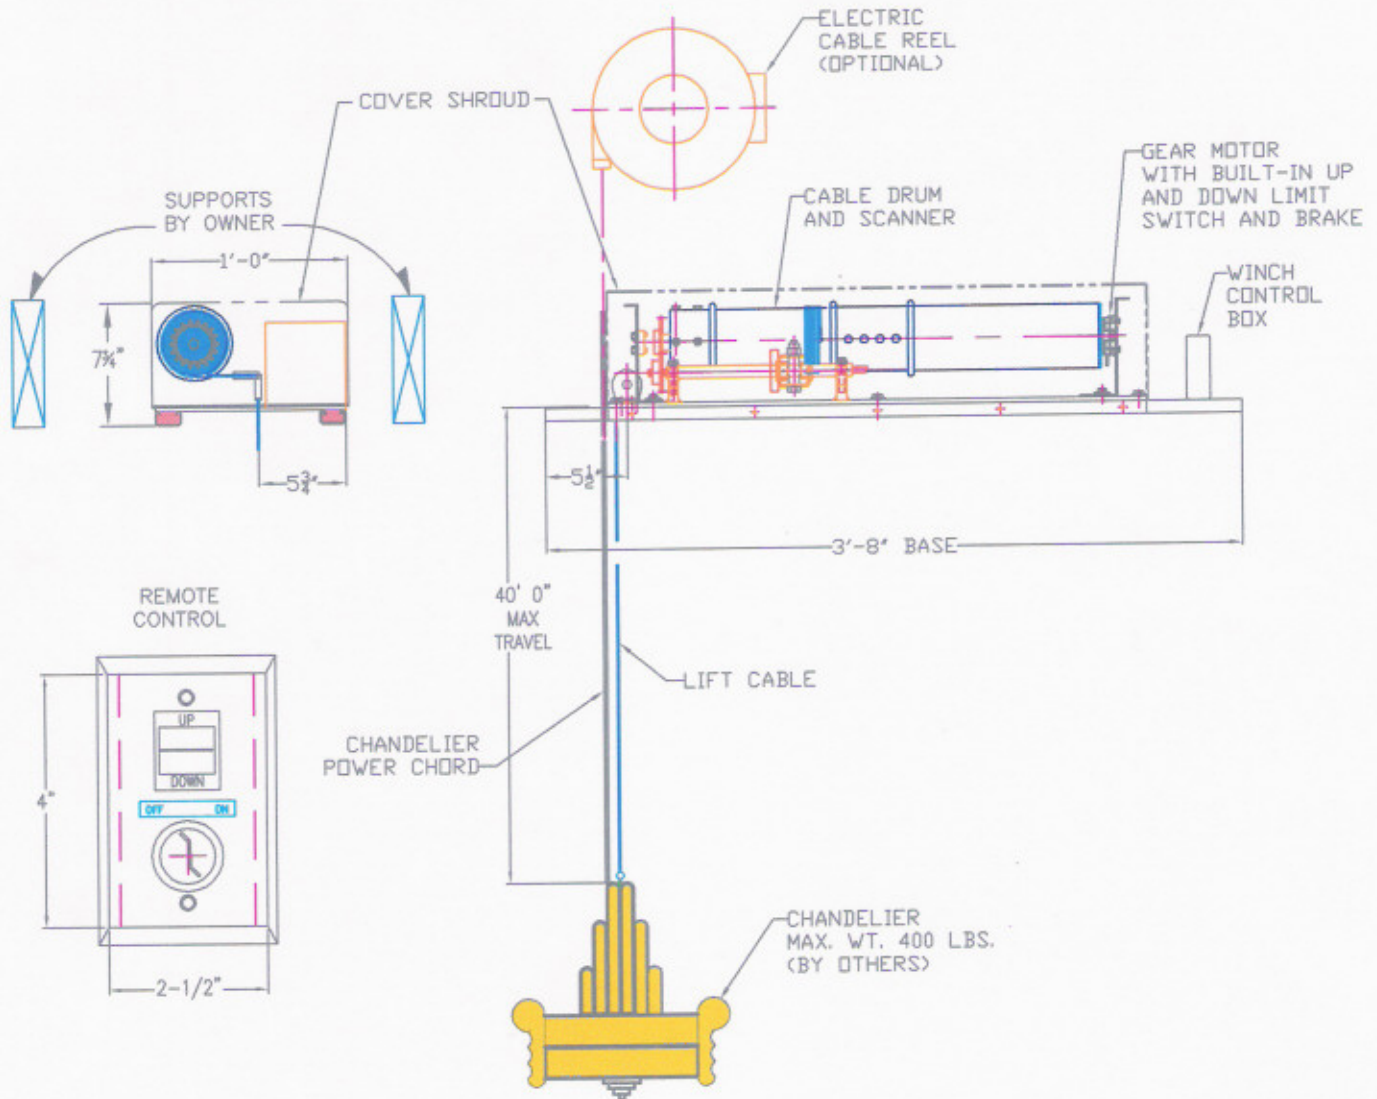

CHANDELIER HOIST SYSTEM SERIES-696W (SCANNER)

Engineered
technologies
for the world
of entertainment.

Peter Albrecht Company, Inc.
6250 Industrial Court
Greendale, WI 53129-2432 USA

Phone: 414-421-6630
Phone: 800-878-6630
Fax: 414-421-9091

Web Site: www.peteralbrecht.com
E-Mail: sales@peteralbrecht.com

- SPECIFICATIONS AVAILABLE
- STANDARD UNIT: 1 Ph., 120 VOLT, 1/2 H.P., 3.8 F.L.A.
- RADIO & IR CONTROLS AVAILABLE
- CONTACT FACTORY FOR SPECIFIC MODEL No.